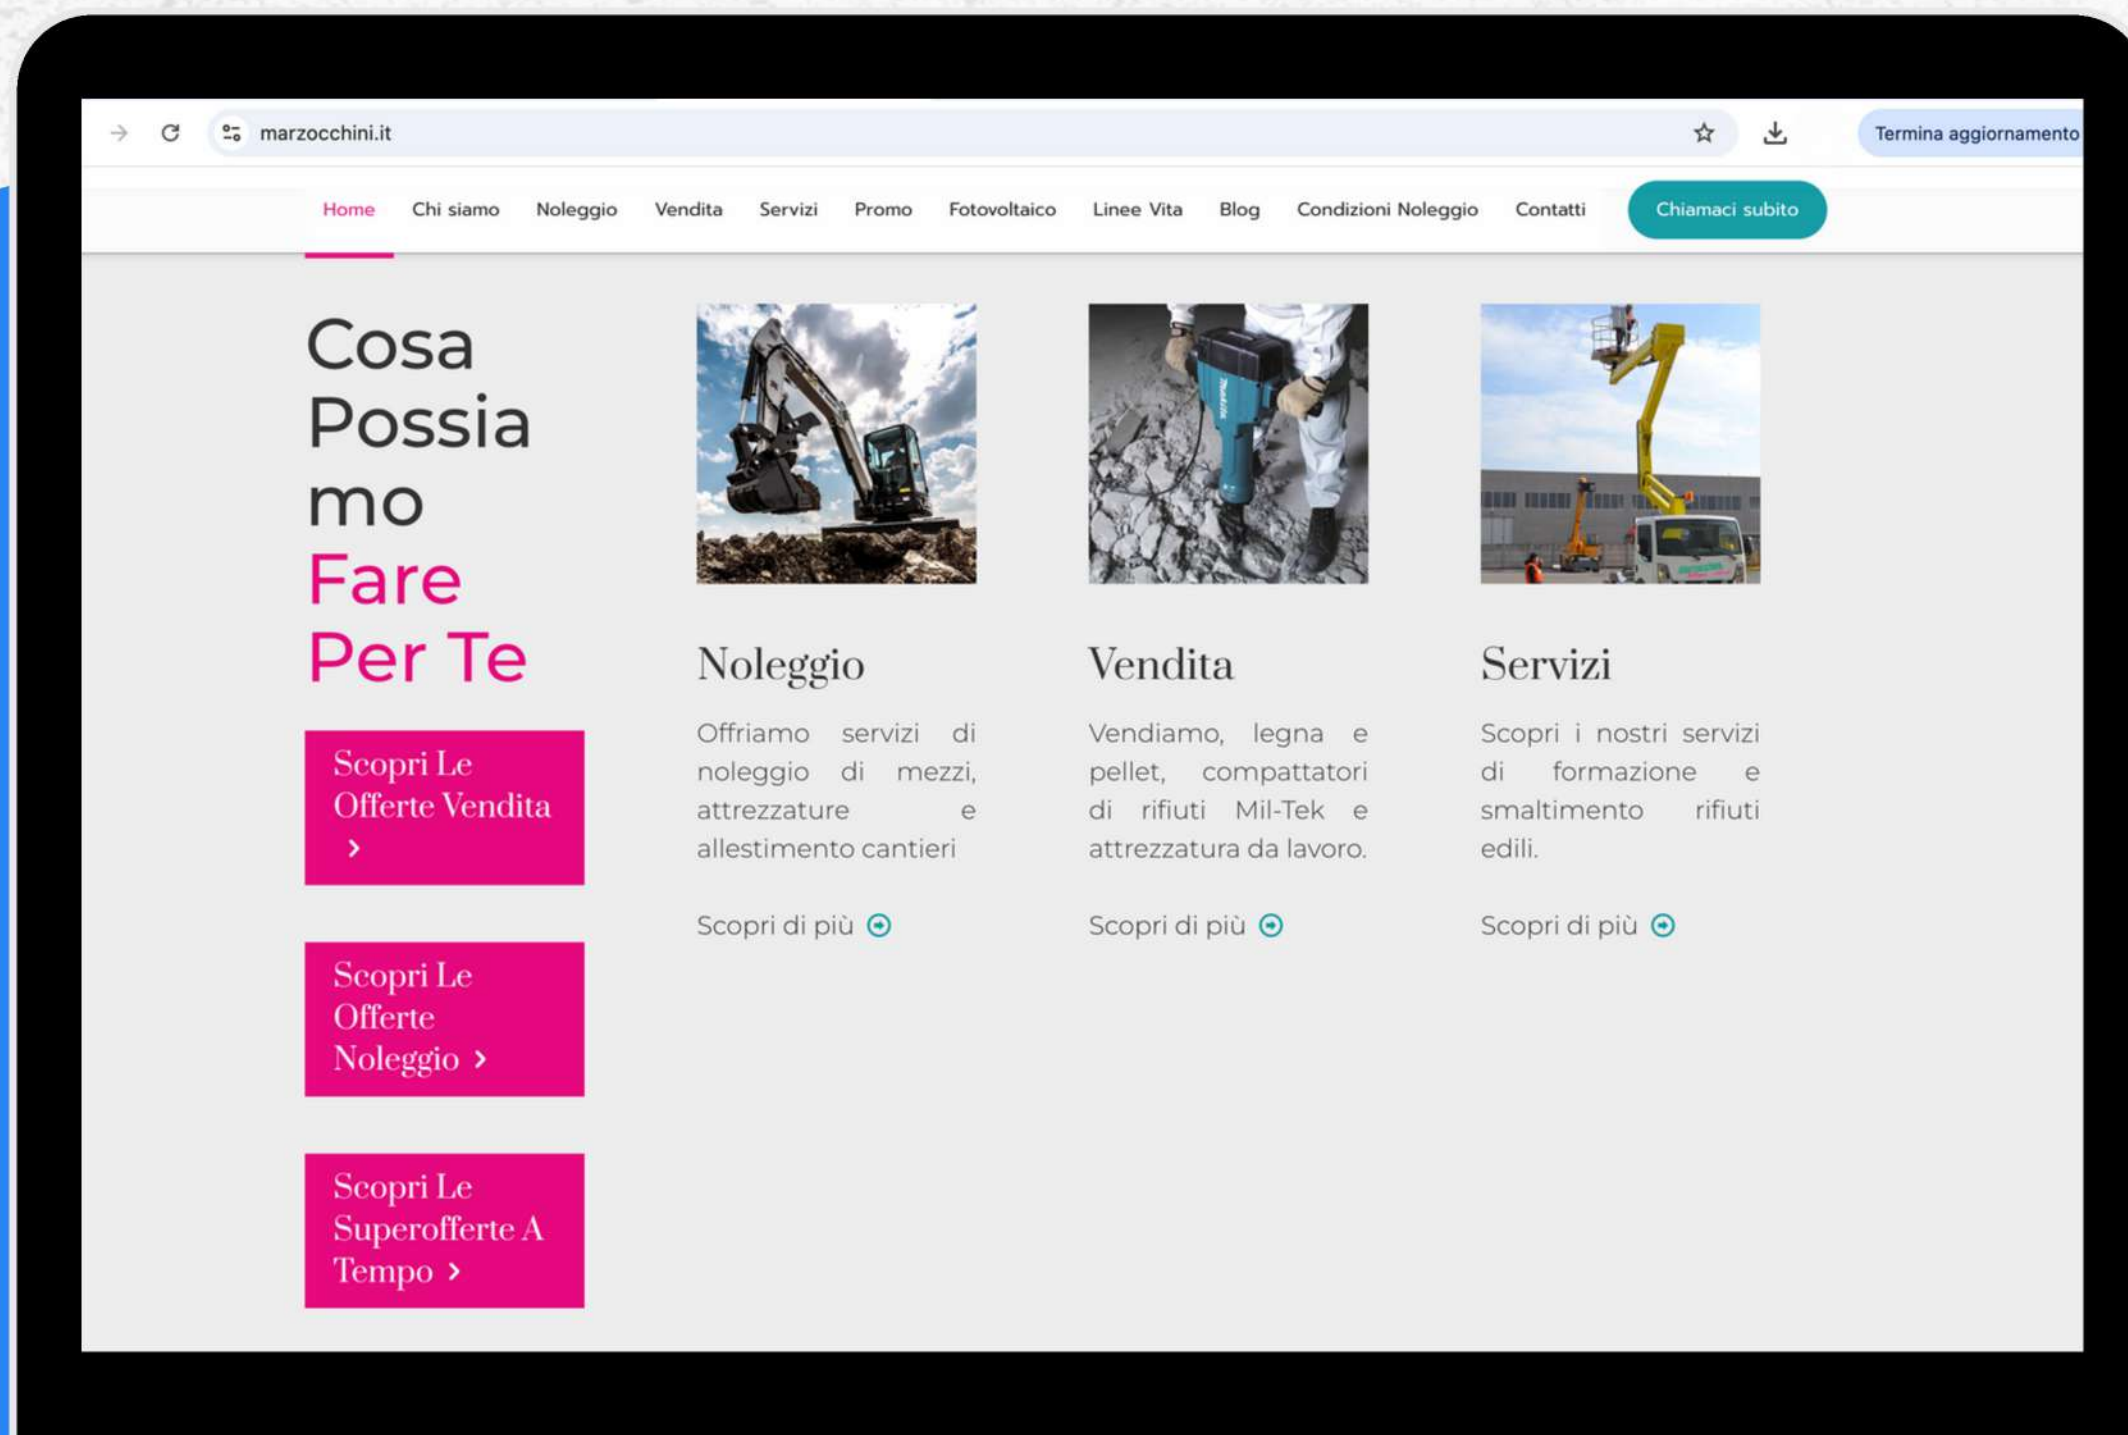

CONTATTI

Vieni a trovarci presso la nostra sede di Bologna.

Telefono

+39 051 402 324

Dove siamo?

Via Panigale, 39 - 40132
Bologna (BO) - Italia

E-mail

commerciale@marzocchini.it